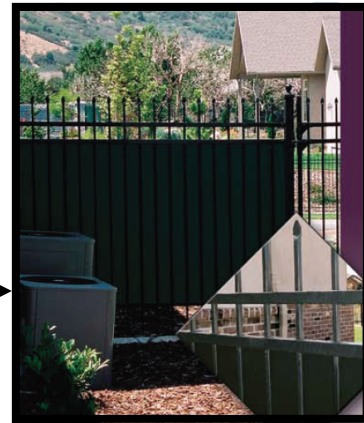

### Louver Privacy

This product locks around each picket. No screws are required. Louver privacy has a very unique feature. The privacy panels can pivot to an open position if desired. Simply pivot the panels open or closed at your convenience. Louvers will install on 1/2", 5/8", 3/4", or 1" pickets. Available Black Only.

### OP Panel

OP Panels will attach to 5/8", 3/4" or 1" pickets with a 4" inside to inside picket spacing. Each panel is pre-punched to accept the self tapping screws. The OP Panels become a permanent part of your aluminum fence after they are installed. Available Black only